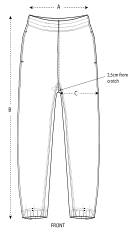

Combo options

Decker Wave Terry

Shell : 2-Thread Terry , 100% cotone biologico filato e pettinato , Fabric washed , Scamosciato leggero , 270 GSM

Printing Specifications

For suitable print techniques, please download our printing guide

Certifications & memberships

Wash Instructions

Lavare insieme colori simili, non mettere la stampa a contatto diretto con il ferro da stiro, lavare e stirare al rovescio.

SIZES	XXS	XS	S	M	L	XL	XXL	3XL
A Waist	33.5	35	37	39.5	42.5	45.5	48.5	49.5
B Leg Length	100	100.5	101.5	103.5	105.5	107.5	109.5	109.5
C Tight	32.5	32.5	34	35	36	37.5	39	40